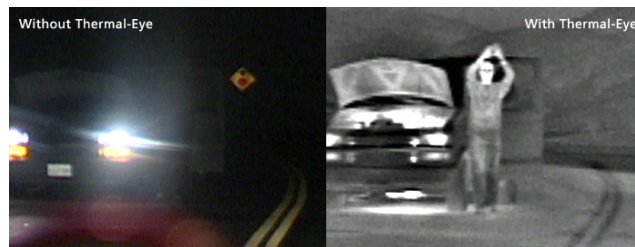

Benefits

- Provide the powerful advantage of sight in the dark
- Detect unauthorized or unwanted intruders
- Monitor perimeters of restricted facilities, night or day
- Quickly scan between homes, buildings, dark garages, alleys or even under vehicles
- Identify lost boaters or stray objects on the water
- Observe prowlers and criminals without their knowledge